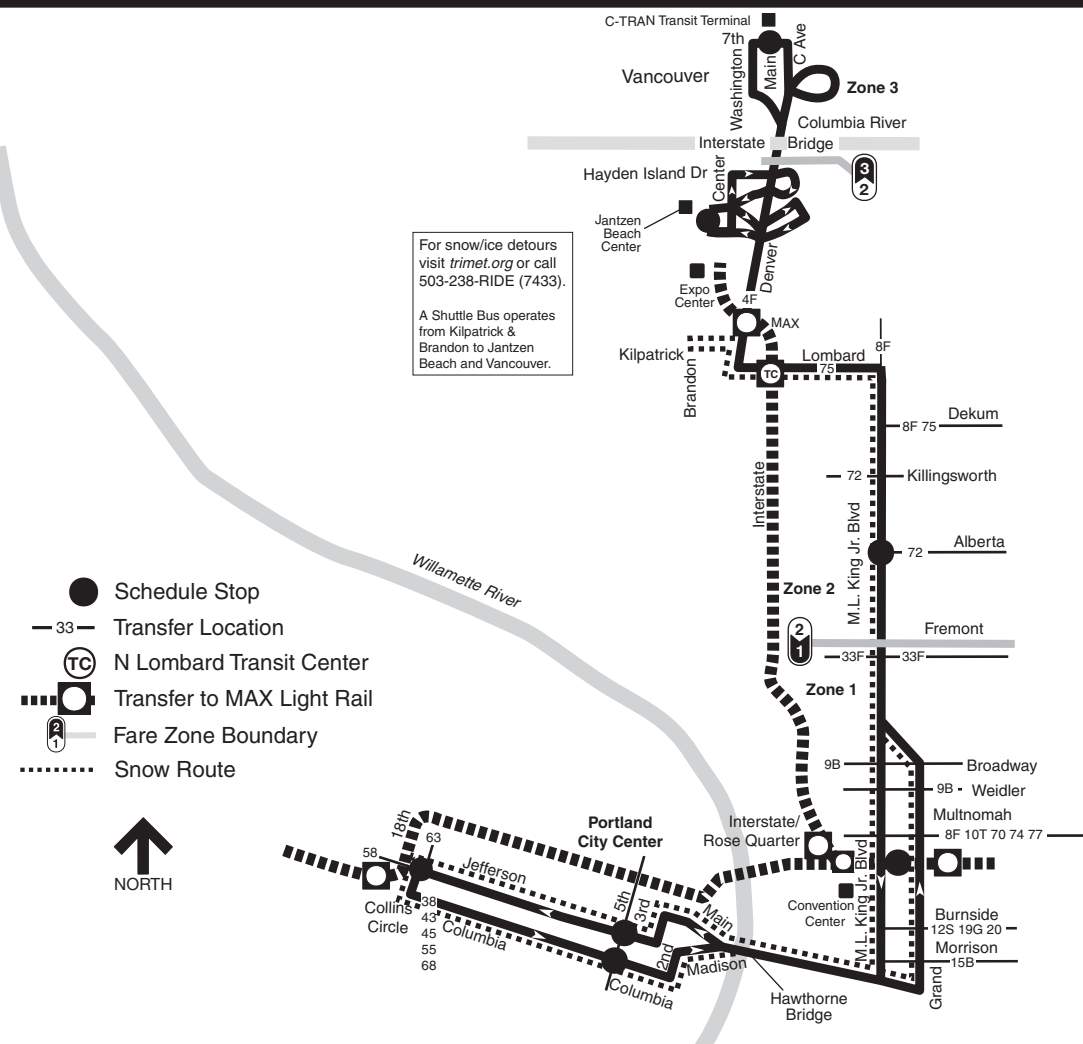

# 6-Martin Luther King Jr. Blvd

For snow/ice detours visit [trimet.org](http://trimet.org) or call 503-238-RIDE (7433).  
A Shuttle Bus operates from Kilpatrick & Brandon to Jantzen Beach and Vancouver.

- Schedule Stop
- 33— Transfer Location
- TC N Lombar Transit Center
- Transfer to MAX Light Rail
- Fare Zone Boundary
- ..... Snow Route